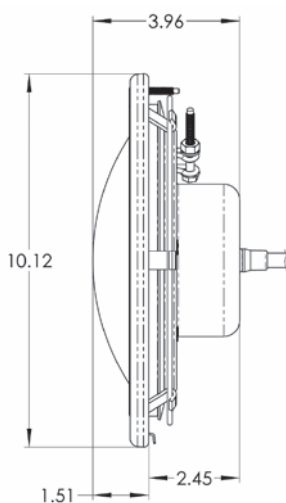

IntelliBrite® White LED (Cont'd)

Underwater LED Lights for Swimming Pools and Spas

Ordering Information for Spa Lights

Product	Voltage	Cord Length (Ft.)	Incandescent Equivalency	Carton Qty	Carton Wt (Lbs)
INTELLIBRITE WHITE SPA LIGHTS - 120 VOLT					
640076	120V	30'	100W Equivalency	1	6.5
640077	120V	50'	100W Equivalency	1	8
640078	120V	100'	100W Equivalency	1	12
640079	120V	150'	100W Equivalency	1	16
640080	120V	250'	100W Equivalency	1	25
INTELLIBRITE WHITE SPA LIGHTS - 12 VOLT					
640081	12V	30'	100W Equivalency	1	5.5
640082	12V	50'	100W Equivalency	1	7
640083	12V	100'	100W Equivalency	1	11

Dimensions and Certifications

IntelliBrite White Pool Dimensions