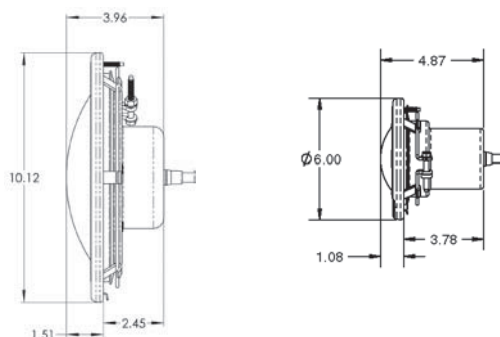

See page 429 for replacement parts.