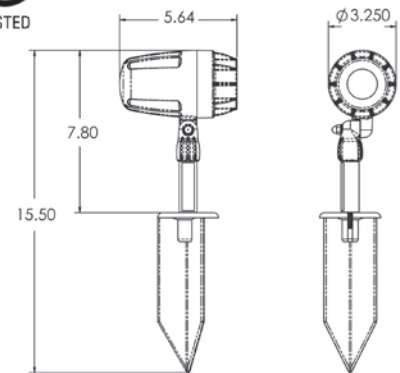

IntelliBrite™ Landscape Lights

Color LED Lights for Landscapes

Featured Highlights

- Ability to Synchronize with IntelliBrite Color Pool and Spa Lights
- Can be controlled by IntelliTouch and EasyTouch Systems.
- Utilizes Energy Efficient LED technology.
- 2 levels of Brightness and color saturation
- 2 suites of colors ("Landscape and IntelliBrite")
- 40° beam width

IntelliBrite Landscape Lights, with 5 fixed colors and 7 shows, are compatible with IntelliBrite Pool and Spa Lights, and can be controlled by IntelliTouch, EasyTouch and IntelliBrite Controllers. These lights can be mounted in any position on the wall or ground with an arm swing of 0° to 90°.

Ordering Information

Product	Voltage	Wattage	Carton Qty	Carton Wt (Lbs)
INTELLIBRITE LANDSCAPE LIGHTS				
690019	12V	15	1	2.5
RECOMMENDED LANDSCAPE LIGHT TRANSFORMERS				
690061	12V	100	1	10
690062	11V-15V	300	1	17

See page 431 for replacement parts.

Dimensions and Certifications