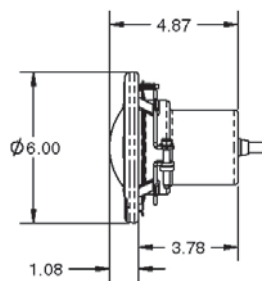

Dimensions and Certifications

IntelliBrite White Pool Dimensions

IntelliBrite White Spa Dimensions

See page 431 for replacement parts.

IntelliBrite™ Landscape Lights

Color LED Lights for Landscapes

IntelliBrite Landscape Lights
Patent Pending